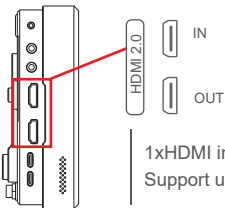

1xHDMI in and 1xHDMI out
Support upto 4K 60p 12Bit signal

Professional Functions

Built-in waveform, false color, focus assist etc functions. Support 3rd party LUT files import .