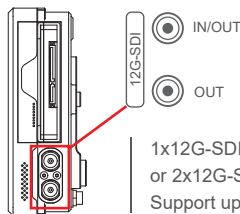

Professional Interface

1x12G-SDI in/out
or 2x12G-SDI out
Support upto 4K 60p 10Bit signal