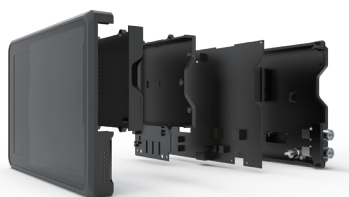

Aluminum Alloy Casing

The aluminum alloy casing ensures that it is strong and durable in different environments.